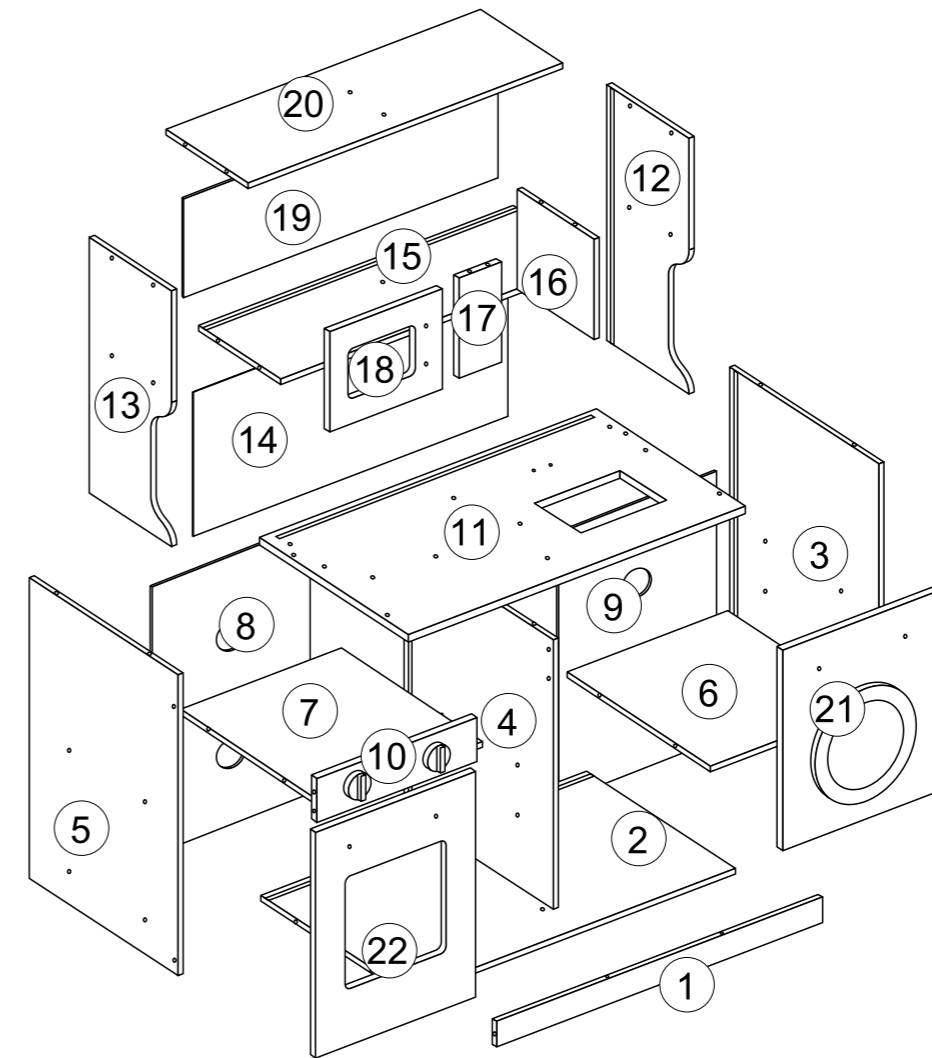

Ax8
	Bx36
	Cx41
	Dx8
	Ex4
	Fx3
	Gx6
	Hx3
	Ix1
	Jx1
	Kx2
	Lx1
	Mx2