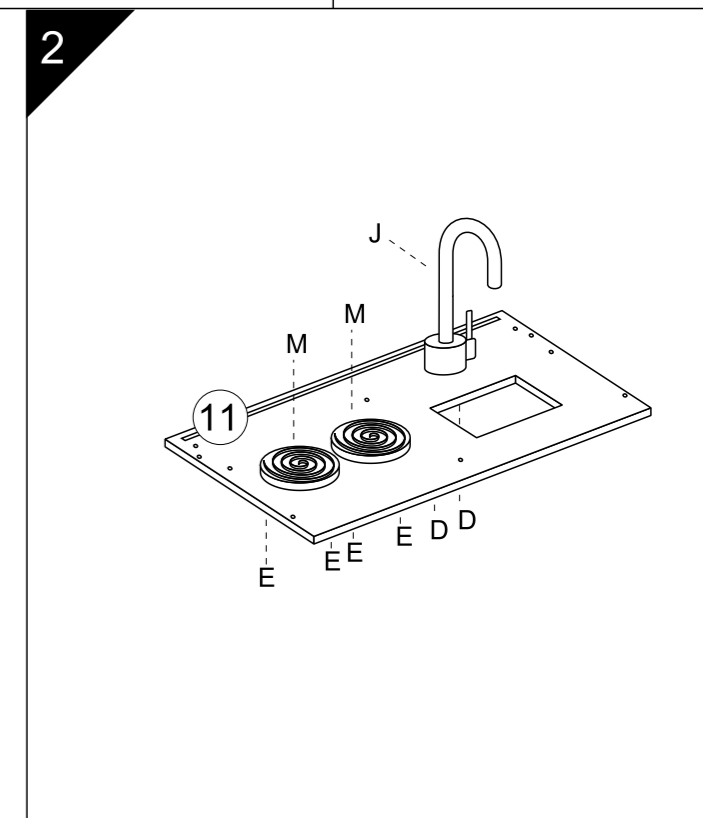

Assembly instruction
Wooden Kitchen Set, sky blue
Model no: WK8072

WARNING!
SMALL PARTS - Choking and suffocation hazard. Not recommended for children under 36 months.

WARNING!
ADULT ASSEMBLY REQUIRED
- Keep away from children until assembled.

Made in China.

- Material: MDF + pine
- Colour: Sky Blue
- Measurements: 60cm x 30cm x 90cm
- Weight: 11.7kg

Please read and retain these instructions for future reference.

Please read instructions before assembling.

Assemble on a soft and smooth area.

To avoid suffocation or choking, keep all bags and small parts away from babies and children,

Please keep the product and all parts away from children before full assembly has been completed by an adult. Product includes small parts, with potentially hazardous sharp points and edges in the unassembled state.

Do not stand, jump or play on this product.

Cease using the product if it is cracked or it becomes broken.

Do not sway the product while in use.

This product is for indoor use only.

Long term exposure to the sun is not recommended in order to avoid plastic discoloration.

Cleaning: Wipe wood with a damp cloth. Wash any plastic parts with mild dish soap. Do not place any parts in the dishwasher. Wash the products thoroughly before and after use, especially for the metal parts.

	Ax8
	Bx36
	Cx41
	Dx8
	Ex4
	Fx3
	Gx6
	Hx3
	Ix1
	Jx1
	Kx2
	Lx1
	Mx2