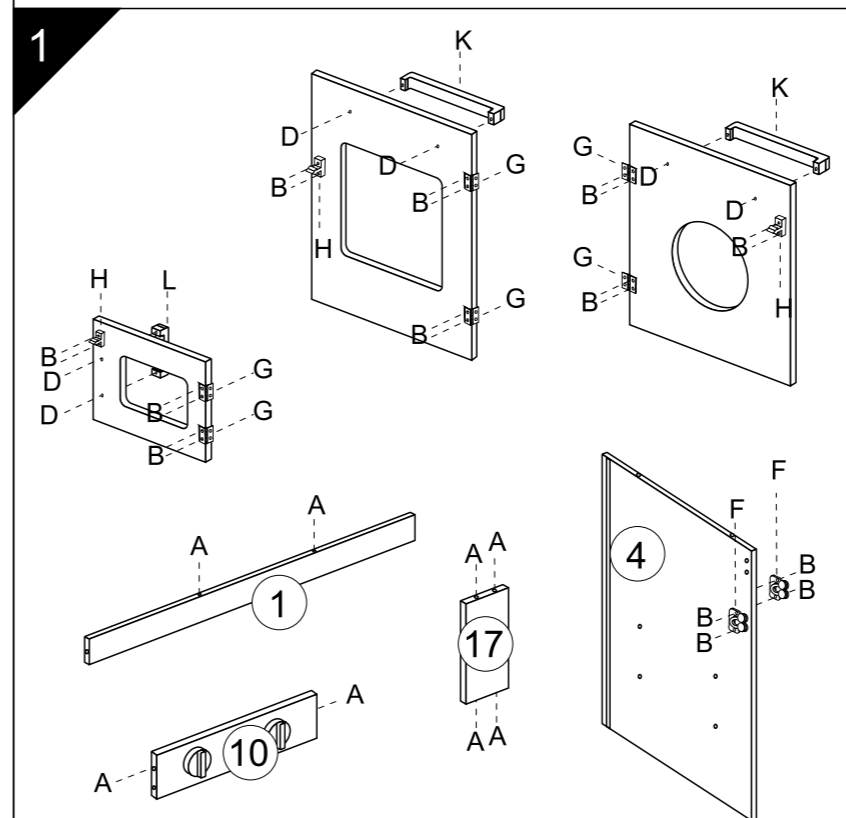

Assembly instruction
Wooden Kitchen Set, sky blue
Model no: WK8072

WARNING!
SMALL PARTS - Choking and suffocation hazard. Not recommended for children under 36 months.

WARNING!
ADULT ASSEMBLY REQUIRED
- Keep away from children until assembled.

Made in China.

- Material: MDF + pine
- Colour: Sky Blue
- Measurements: 60cm x 30cm x 90cm
- Weight: 11.7kg

Please read and retain these instructions for future reference.

Please read instructions before assembling.

Assemble on a soft and smooth area.

To avoid suffocation or choking, keep all bags and small parts away from babies and children,

Please keep the product and all parts away from children before full assembly has been completed by an adult. Product includes small parts, with potentially hazardous sharp points and edges in the unassembled state.

Do not stand, jump or play on this product.

Cease using the product if it is cracked or it becomes broken.

Do not sway the product while in use.

This product is for indoor use only.

Long term exposure to the sun is not recommended in order to avoid plastic discoloration.

Cleaning: Wipe wood with a damp cloth. Wash any plastic parts with mild dish soap. Do not place any parts in the dishwasher. Wash the products thoroughly before and after use, especially for the metal parts.

	Ax8
	Bx36
	Cx41
	Dx8
	Ex4
	Fx3
	Gx6
	Hx3
	Ix1
	Jx1
	Kx2
	Lx1
	Mx2