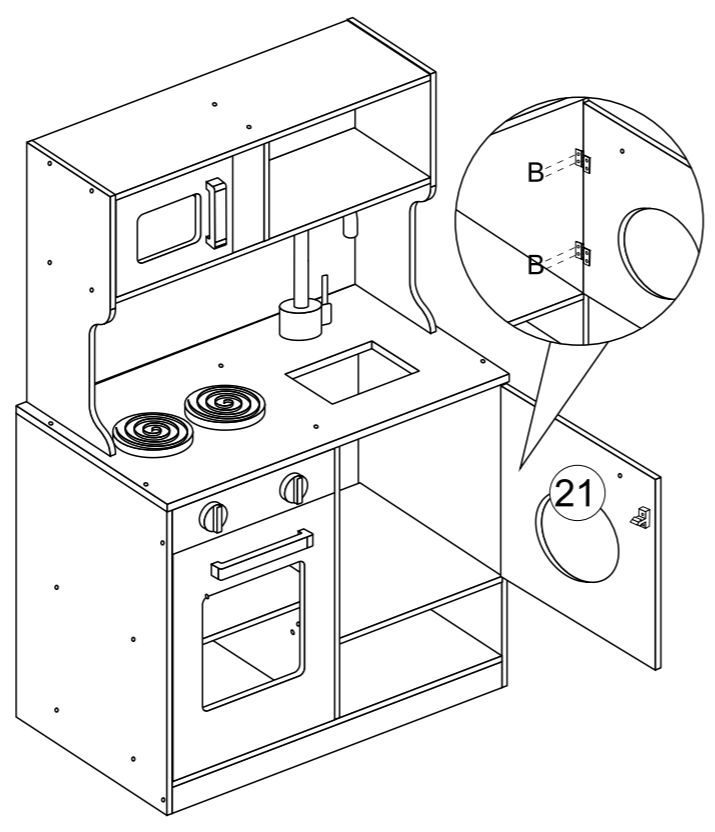

Made in China.

- Material: MDF + pine
- Colour: Sky Blue
- Measurements: 60cm x 30cm x 90cm
- Weight: 11.7kg

Please read and retain these instructions for future reference.

Please read instructions before assembling.

12

7

8

13

14

15

16

17